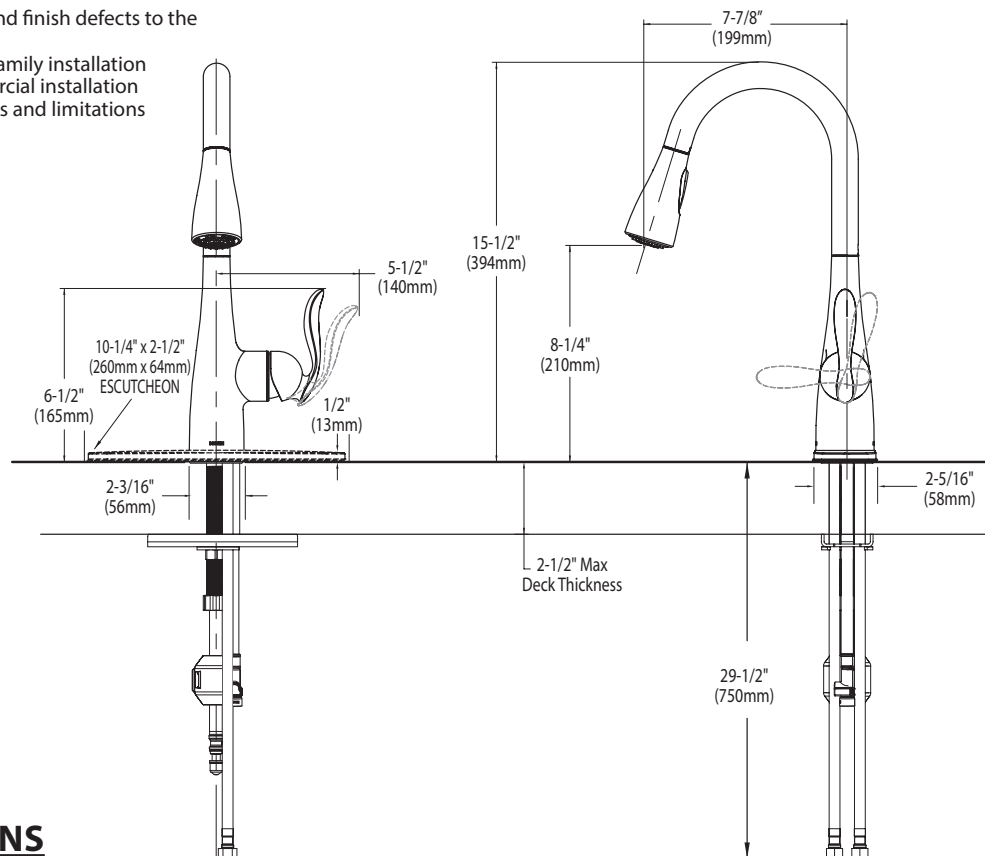

OPERATION

- Lever style handle
- Temperature controlled by 100° arc of handle travel
- Operates with less than 5 lbs. of force
- Operates in stream or spray mode in the pullout or retracted position
- When filling a vessel outside the sink, the pause feature conveniently stops the flow of water as the wand passes over the counter top

Specifications

ARBOR™ Single Handle High Arc Pulldown Kitchen Faucet

Models: 7594 series

NOTE: THIS FAUCET IS DESIGNED TO BE INSTALLED
THRU 1 OR 3 HOLES, 1-1/2" (38mm) MIN. DIA.

CRITICAL DIMENSIONS

(DO NOT SCALE)

TO ORDER PARTS CALL: 1-800-BUY-MOEN

www.moen.com

Buy it for looks. Buy it for life.®

Specifications

FAUCET DESCRIPTION

- Reflex™ pulldown system offers smooth operation, easy movement and secure docking
- Metal construction with various finishes identified by suffix
- Quick connect system
- Pullout spray with 68" braided hose
- Flexible supply lines with 3/8" compression fittings
- High arc spout provides height and reach to fill or clean large pots while pull out wand provides the maneuverability for cleaning or rinsing
- 360° rotating spout
- Power clean spray